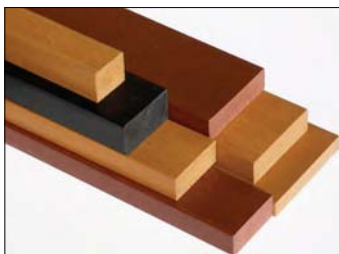

KEDEL

ECO-FRIENDLY PLASTIC PRODUCTS

**Recycled
Plastic Wood
Construction
Products**

Kedel Limited
Oswald Street
Burnley, Lancashire
BB12 0BY
T: 01282 861325
E: sales@kedel.co.uk
W: www.kedeltrade.co.uk

mrw
national
recycling
awards
2015
WINNER

**Get the aesthetic beauty of wood and
all the advantages of plastic**

Product Advantages

It's all your waste plastic turned into something useful and innovative.

Kedel recycled plastic wood, decking, cladding, planks and other profiles are the ideal alternative to traditional building materials.

- Maintenance free
- Uniform dimensions
- Consistent - no knots, splits or splinters
- UV stable and insect resistant
- Impervious to water and resistant to algae
- Does not crack, chip or break
- Requires no toxic preservatives
- Handles like wood - can be sawn, drilled, nailed, screwed, glued and stapled

British Innovative Recycling Technology

Our synthetic wood is made from high density polystyrene derived from waste plastic destined for landfill or incineration.

ALL our products are made from waste plastic collected from UK homes and businesses.

We do not import plastic from Asia which has a huge carbon footprint due to transportation.

- A surprisingly wood-like feel and appearance
- 100% Recycled
- 100% Recyclable
- Releases 250% less CO2 into the atmosphere during manufacture than virgin plastic
- Payback in 2-4 years
- 5 year guarantee